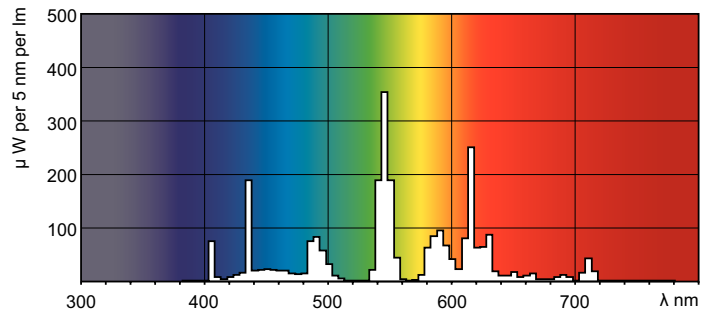

Product data

General Information	
Cap base	G13 [Medium Bi-Pin Fluorescent]
Life to 10% failures (nom.)	12000 h
Life to 50% failures (nom.)	15000 h
Life to 50% failures preheat (nom.)	20000 h
LSF 2000 h Rated	99 %
LSF 4000 h Rated	99 %
LSF 6000 h Rated	99 %
LSF 8000 h Rated	99 %
LSF 12000 h Rated	89 %
LSF 16000 h Rated	33 %
LSF 20000 h Rated	2 %
Light Technical	
Colour Code	835 [CCT of 3,500 K]
Luminous flux (nom.)	1350 lm
Luminous flux (rated) (nom.)	1350 lm
Colour designation	White (WH)
Correlated Colour Temperature (Nom)	3500 K

Luminous efficacy (rated) (nom.)	75 lm/W
Colour rendering index (nom.)	85
LLMF 2000 h Rated	96 %
LLMF 4000 h Rated	95 %
LLMF 6000 h Rated	94 %
LLMF 8000 h Rated	93 %
LLMF 12000 h Rated	92 %
LLMF 16000 h Rated	91 %
LLMF 20000 h Rated	90 %

Approval and Application

Energy efficiency label (EEL)	A
Mercury (Hg) content (nom.)	2.0 mg
Energy consumption kWh/1,000 hours	22 kWh

Product Data

Full product code	871150063168840
Order product name	MASTER TL-D Super 80 18W/835 1SL/25

Dimensional drawing

Product	D (max)	A (max)	B (max)	B (min)	C (max)
MASTER TL-D Super 80 18W/835 1SL/25	28 mm	589.8 mm	596.9 mm	594.5 mm	604 mm

TL-D 18W/835

Photometric data

Lightcolour /835

Lightcolour /835