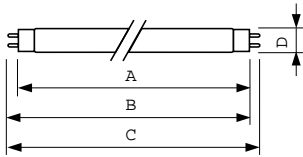

Dimensional drawing

Product	D (max)	A (max)	B (max)	B (min)	C (max)
MASTER TL-D Super 80 18W/835 1SL/25	28 mm	589.8 mm	596.9 mm	594.5 mm	604 mm

TL-D 18W/835

Photometric data

Lightcolour /835

Lightcolour /835