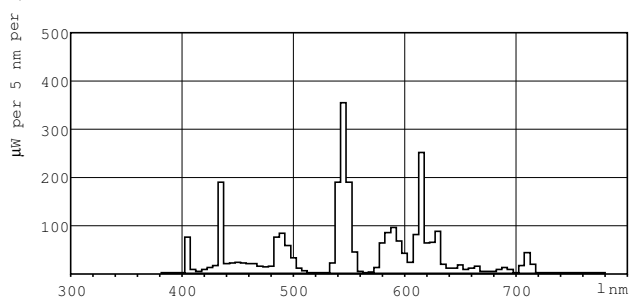

Product data

General Information	
Cap base	G13 [Medium Bi-Pin Fluorescent]
Life to 10% failures (nom.)	12000 h
Life to 50% failures (nom.)	15000 h
Life to 50% failures preheat (nom.)	20000 h
LSF 2000 h Rated	99 %
LSF 4000 h Rated	99 %
LSF 6000 h Rated	99 %
LSF 8000 h Rated	99 %
LSF 12000 h Rated	89 %
LSF 16000 h Rated	33 %
LSF 20000 h Rated	2 %
Light Technical	
Colour Code	835 [CCT of 3,500 K]
Luminous flux (nom.)	1350 lm
Luminous flux (rated) (nom.)	1350 lm
Colour designation	White (WH)
Correlated Colour Temperature (Nom)	3500 K

Luminous efficacy (rated) (nom.)	75 lm/W
Colour rendering index (nom.)	85
LLMF 2000 h Rated	96 %
LLMF 4000 h Rated	95 %
LLMF 6000 h Rated	94 %
LLMF 8000 h Rated	93 %
LLMF 12000 h Rated	92 %
LLMF 16000 h Rated	91 %
LLMF 20000 h Rated	90 %

Approval and Application

Energy efficiency label (EEL)	A
Mercury (Hg) content (nom.)	2.0 mg
Energy consumption kWh/1,000 hours	22 kWh

Product Data

Full product code	871150063168840
Order product name	MASTER TL-D Super 80 18W/835 1SL/25

Dimensional drawing

Product	D (max)	A (max)	B (max)	B (min)	C (max)
MASTER TL-D Super 80 18W/835 1SL/25	28 mm	589.8 mm	596.9 mm	594.5 mm	604 mm

TL-D 18W/835

Photometric data

Lightcolour /835

Lightcolour /835