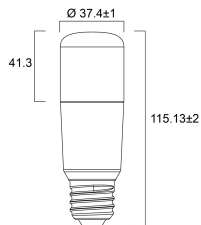

TECHNICAL DRAWINGS