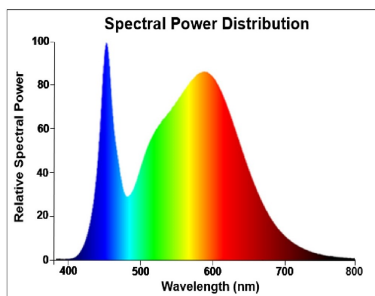

### Optical data

Luminous flux (lm)	500
Luminous flux (Rated) (lm)	500
Colour temperature (K)	4000
Light colour	Cool White
CRI (Ra)	80
Colour Variation Initial (SDCM)	SDCM6
Photobiological Risk Group	RG0
Lumen maintenance at end of nominal life (%)	70

## PHOTOMETRY