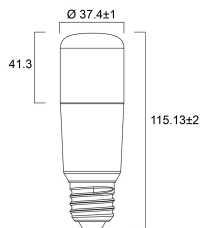

TECHNICAL DRAWINGS