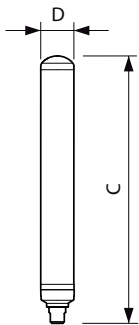

TrueForce LED Public (Road/Area – SOX)

Temperature

T-Case Maximum (Nom) 95 °C

Controls and Dimming

Dimmable Yes

Mechanical and Housing

Bulb Finish Frosted

Bulb Shape Others

Approval and Application

Energy Consumption kWh/1000 h 21 kWh

Product Data

Full product code	871869678201900
Order product name	TrueForce LED SOX D 25-19W B22 740 FR
EAN/UPC - Product	8718696782019
Order code	929001828602
Numerator - Quantity Per Pack	1
Numerator - Packs per outer box	6
Material Nr. (12NC)	929001828602
Net Weight (Piece)	0.420 kg

Dimensional drawing

UKI SOX 35W 4000lm frost

Product	D	C
TrueForce LED SOX D 25-19W B22 740 FR	54 mm	308 mm