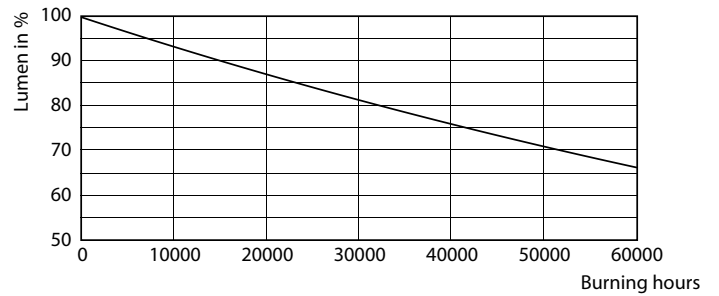

TrueForce LED SOX 35W B22 740 FR