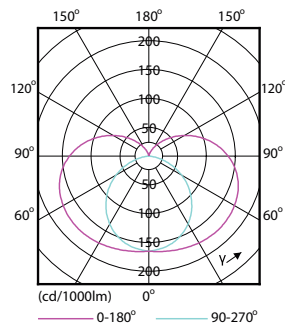

TrueForce LED SOX 35W B22 740 FR

TrueForce LED SOX 35W B22 740 FR