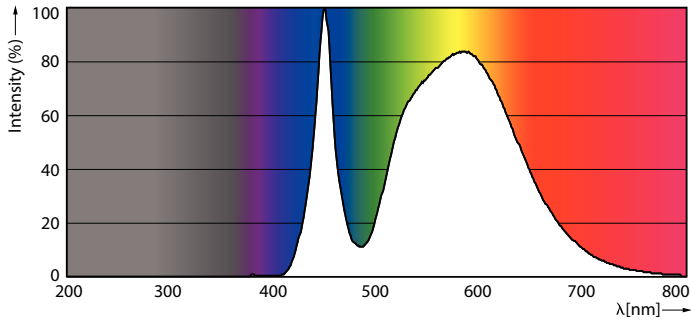

TrueForce LED Public (Road/Area – SOX)

Photometric data

TrueForce LED SOX 35W B22 740 FR