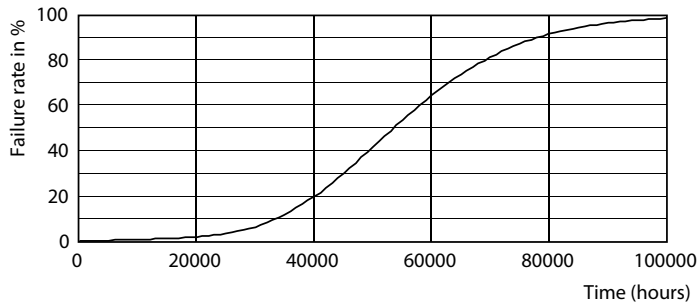

Lifetime

TrueForce LED SOX 35W B22 740 FR