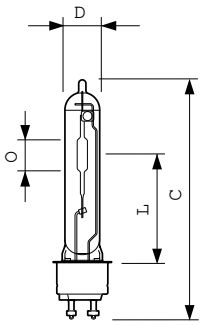

### Product data

General Information		Voltage (Nom)	
Cap-Base	PGZ12	92 V	
Operating Position	UNIVERSAL [Any or Universal (U)]	Controls and Dimming	
Life to 50% Failures (Nom)	32,000 hour(s)	Dimmable	Yes
Light Technical		Mechanical and Housing	
Color Code	728 [CCT of 2800K]	Bulb Finish	Clear
Luminous Efficacy (rated) (Nom)	120 lm/W	Bulb Shape	T19
Color Designation	White (WH)	Approval and Application	
Chromaticity Coordinate X (Nom)	453	Mercury (Hg) Content (Nom)	2.0 mg
Chromaticity Coordinate Y (Nom)	405	Energy Consumption kWh/1000 h	66 kWh
Color rendering index (CRI)	73	Product Data	
Arc Length O (Nom)	14 mm	Order product name	CPO-TW 60W/728 White PGZ12
Operating and Electrical		Full product name	CPO-TW 60W/728 White PGZ12
Power Consumption	60.0 W		

# CosmoPolis CosmoWhite

Order code	928088505105
Material Nr. (12NC)	928088505105
Numerator - Quantity Per Pack	1
Net Weight (Piece)	0.034 kg
EAN/UPC - Product/Case	046677157319

Numerator - Packs per outer box	12
EAN/UPC - Case	50046677157314

## Dimensional drawing

Product	D (max)	D	O	L	C (max)
CPO-TW 60W/728 White PGZ12	20 mm	19 mm	14 mm	59 mm	132 mm