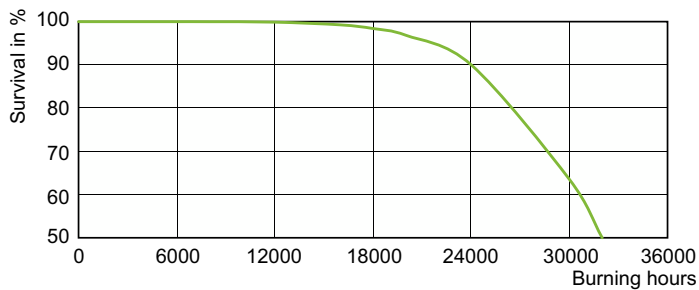

Lifetime

LDLE_CPO-TW_0006-Life expectancy diagram