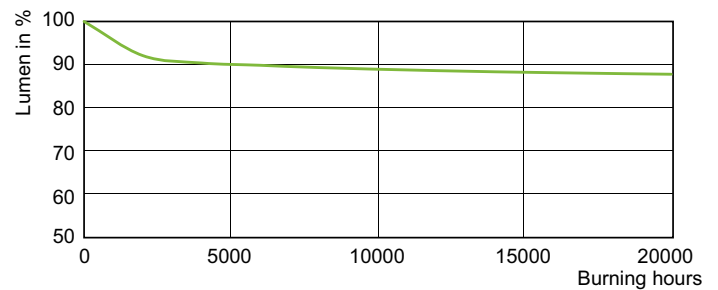

CosmoPolis CosmoWhite

Order code	928088505105
Material Nr. (12NC)	928088505105
Numerator - Quantity Per Pack	1
Net Weight (Piece)	0.034 kg
EAN/UPC - Product/Case	046677157319

Numerator - Packs per outer box	12
EAN/UPC - Case	50046677157314

Dimensional drawing

Product	D (max)	D	O	L	C (max)
CPO-TW 60W/728 White PGZ12	20 mm	19 mm	14 mm	59 mm	132 mm

Photometric data

Spectral Power Distribution Colour - CPO-TW 60W/728 White PGZ12

Lifetime

LDLE_CPO-TW_0006-Life expectancy diagram