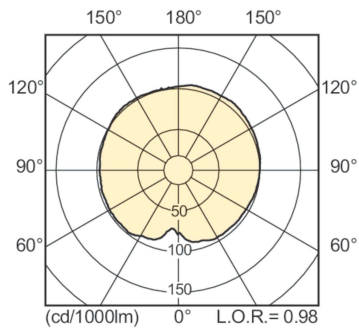

### Product data

General Information		Voltage (Nom)	
Cap-Base	PGZ12	92 V	
Operating Position	UNIVERSAL [Any or Universal (U)]	Controls and Dimming	
Life to 50% Failures (Nom)	32,000 hour(s)	Dimmable	Yes
Light Technical		Mechanical and Housing	
Color Code	728 [CCT of 2800K]	Bulb Finish	Clear
Luminous Efficacy (rated) (Nom)	120 lm/W	Bulb Shape	T19
Color Designation	White (WH)	Approval and Application	
Chromaticity Coordinate X (Nom)	453	Mercury (Hg) Content (Nom)	2.0 mg
Chromaticity Coordinate Y (Nom)	405	Energy Consumption kWh/1000 h	66 kWh
Color rendering index (CRI)	73	Product Data	
Arc Length O (Nom)	14 mm	Order product name	CPO-TW 60W/728 White PGZ12
Operating and Electrical		Full product name	CPO-TW 60W/728 White PGZ12
Power Consumption	60.0 W		

# CosmoPolis CosmoWhite

Order code	928088505105
Material Nr. (12NC)	928088505105
Numerator - Quantity Per Pack	1
Net Weight (Piece)	0.034 kg
EAN/UPC - Product/Case	046677157319

Numerator - Packs per outer box	12
EAN/UPC - Case	50046677157314

## Dimensional drawing

Product	D (max)	D	O	L	C (max)
CPO-TW 60W/728 White PGZ12	20 mm	19 mm	14 mm	59 mm	132 mm

## Photometric data

Light Distribution Diagram - CPO-TW 60W/728 White PGZ12

Spectral Power Distribution Colour - CPO-TW 60W/728 White PGZ12