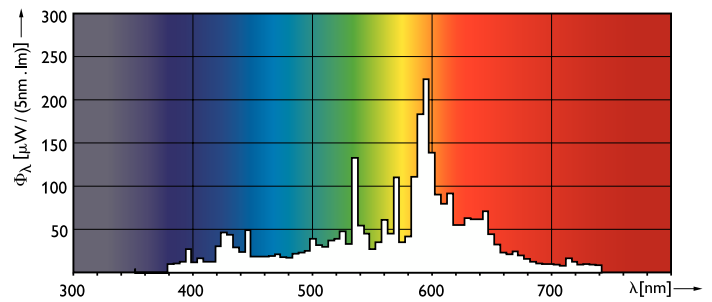

### Product data

General Information		Voltage (Nom)	
Cap-Base	PGZ12	92 V	
Operating Position	UNIVERSAL [Any or Universal (U)]	Controls and Dimming	
Life to 50% Failures (Nom)	32,000 hour(s)	Dimmable	Yes
Light Technical		Mechanical and Housing	
Color Code	728 [CCT of 2800K]	Bulb Finish	Clear
Luminous Efficacy (rated) (Nom)	120 lm/W	Bulb Shape	T19
Color Designation	White (WH)	Approval and Application	
Chromaticity Coordinate X (Nom)	453	Mercury (Hg) Content (Nom)	2.0 mg
Chromaticity Coordinate Y (Nom)	405	Energy Consumption kWh/1000 h	66 kWh
Color rendering index (CRI)	73	Product Data	
Arc Length O (Nom)	14 mm	Order product name	CPO-TW 60W/728 White PGZ12
Operating and Electrical		Full product name	CPO-TW 60W/728 White PGZ12
Power Consumption	60.0 W		

## Dimensional drawing

Product	D (max)	D	O	L	C (max)
CPO-TW 60W/728 White PGZ12	20 mm	19 mm	14 mm	59 mm	132 mm

## Photometric data

Light Distribution Diagram - CPO-TW 60W/728 White PGZ12

Spectral Power Distribution Colour - CPO-TW 60W/728 White PGZ12