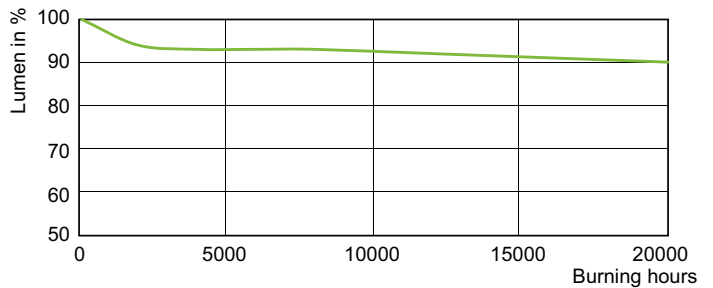

CosmoPolis CosmoWhite

Order code	928093505105
Material Nr. (12NC)	928093505105
Numerator - Quantity Per Pack	1
Net Weight (Piece)	0.037 kg
EAN/UPC - Product/Case	046677406042

Numerator - Packs per outer box	12
EAN/UPC - Case	50046677406047

Dimensional drawing

Product	D (max)	D	O	L	C (max)
CPO-TW 90W/728 White PGZ12	20 mm	19 mm	18 mm	66 mm	143 mm

Photometric data

Spectral Power Distribution Colour - CPO-TW 90W/728 White PGZ12

Lifetime

LDLE_CPO-TW_0001-Life expectancy diagram