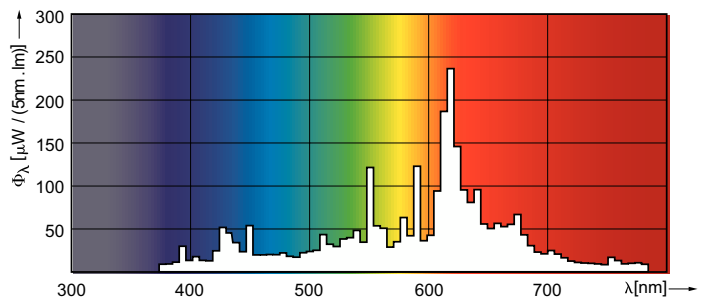

### Product data

General Information		Voltage (Nom)	
Cap-Base	PGZ12	92 V	
Operating Position	UNIVERSAL [Any or Universal (U)]	Controls and Dimming	
Life to 50% Failures (Nom)	32,000 hour(s)	Dimmable	Yes
Light Technical		Mechanical and Housing	
Color Code	728 [CCT of 2800K]	Bulb Finish	Clear
Luminous Efficacy (rated) (Nom)	120 lm/W	Bulb Shape	T19
Color Designation	White (WH)	Approval and Application	
Chromaticity Coordinate X (Nom)	449	Mercury (Hg) Content (Nom)	3.0 mg
Chromaticity Coordinate Y (Nom)	412	Energy Consumption kWh/1000 h	99 kWh
Color rendering index (CRI)	70	Product Data	
Arc Length O (Nom)	18 mm	Order product name	CPO-TW 90W/728 White PGZ12
Operating and Electrical		Full product name	CPO-TW 90W/728 White PGZ12
Power Consumption	90.0 W		

## Dimensional drawing

Product	D (max)	D	O	L	C (max)
CPO-TW 90W/728 White PGZ12	20 mm	19 mm	18 mm	66 mm	143 mm

## Photometric data

Light Distribution Diagram - CPO-TW 90W/728 White PGZ12

Spectral Power Distribution Colour - CPO-TW 90W/728 White PGZ12