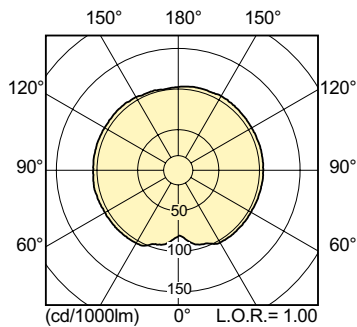

### Product data

General Information		Voltage (Nom)	
Cap-Base	PGZ12	92 V	
Operating Position	UNIVERSAL [Any or Universal (U)]	Controls and Dimming	
Life to 50% Failures (Nom)	32,000 hour(s)	Dimmable	Yes
Light Technical		Mechanical and Housing	
Color Code	728 [CCT of 2800K]	Bulb Finish	Clear
Luminous Efficacy (rated) (Nom)	120 lm/W	Bulb Shape	T19
Color Designation	White (WH)	Approval and Application	
Chromaticity Coordinate X (Nom)	449	Mercury (Hg) Content (Nom)	3.0 mg
Chromaticity Coordinate Y (Nom)	412	Energy Consumption kWh/1000 h	99 kWh
Color rendering index (CRI)	70	Product Data	
Arc Length O (Nom)	18 mm	Order product name	CPO-TW 90W/728 White PGZ12
Operating and Electrical		Full product name	CPO-TW 90W/728 White PGZ12
Power Consumption	90.0 W		

# CosmoPolis CosmoWhite

Order code	928093505105
Material Nr. (12NC)	928093505105
Numerator - Quantity Per Pack	1
Net Weight (Piece)	0.037 kg
EAN/UPC - Product/Case	046677406042

Numerator - Packs per outer box	12
EAN/UPC - Case	50046677406047

## Dimensional drawing

Product	D (max)	D	O	L	C (max)
CPO-TW 90W/728 White PGZ12	20 mm	19 mm	18 mm	66 mm	143 mm

## Photometric data

Light Distribution Diagram - CPO-TW 90W/728 White PGZ12

Spectral Power Distribution Colour - CPO-TW 90W/728 White PGZ12