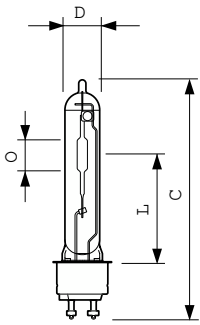

### Product data

General Information		Voltage (Nom)	
Cap-Base	PGZ12	92 V	
Operating Position	UNIVERSAL [Any or Universal (U)]	Controls and Dimming	
Life to 50% Failures (Nom)	32,000 hour(s)	Dimmable	Yes
Light Technical		Mechanical and Housing	
Color Code	728 [CCT of 2800K]	Bulb Finish	Clear
Luminous Efficacy (rated) (Nom)	120 lm/W	Bulb Shape	T19
Color Designation	White (WH)	Approval and Application	
Chromaticity Coordinate X (Nom)	449	Mercury (Hg) Content (Nom)	3.0 mg
Chromaticity Coordinate Y (Nom)	412	Energy Consumption kWh/1000 h	99 kWh
Color rendering index (CRI)	70	Product Data	
Arc Length O (Nom)	18 mm	Order product name	CPO-TW 90W/728 White PGZ12
Operating and Electrical		Full product name	CPO-TW 90W/728 White PGZ12
Power Consumption	90.0 W		

# CosmoPolis CosmoWhite

Order code	928093505105
Material Nr. (12NC)	928093505105
Numerator - Quantity Per Pack	1
Net Weight (Piece)	0.037 kg
EAN/UPC - Product/Case	046677406042

Numerator - Packs per outer box	12
EAN/UPC - Case	50046677406047

## Dimensional drawing

Product	D (max)	D	O	L	C (max)
CPO-TW 90W/728 White PGZ12	20 mm	19 mm	18 mm	66 mm	143 mm