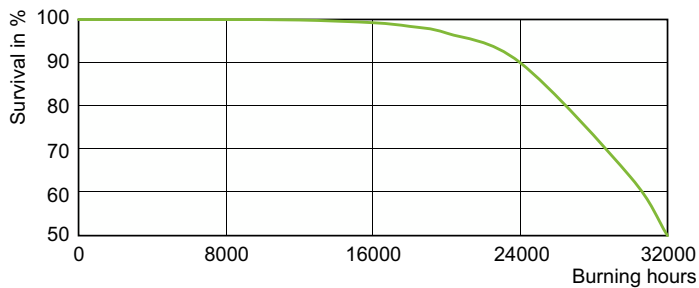

Lifetime

LDLE_CPO-TW_0001-Life expectancy diagram