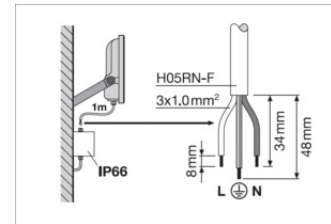

LOGISTICAL DATA

Product code	Packaging unit (Pieces/Unit)	Dimensions (length x width x height)	Gross weight	Volume
4099854305962	Folding box 1	69 mm x 206 mm x 180 mm	911.00 g	2.56 dm³
4099854305979	Shipping box 8	426 mm x 292 mm x 205 mm	7841.00 g	25.50 dm³

The mentioned product code describes the smallest quantity unit which can be ordered. One shipping unit can contain one or more single products. When placing an order, for the quantity please enter single or multiples of a shipping unit.

ADDITIONAL CATALOG INFORMATION

230 Vac					
A	B	C	Lighting	C10A	C15A
8W	50	45	3x3	2x MA	75
17W	70	58	3x5	2x MA	125
41W	108	78	3x8	2x MA	102
					64

FL 50 P 8W 6KLM 840 PS SY100 BK	6 W / 750 lm	8 W / 1100 lm
FL 50 P 17W 6KLM 840 PS SY100 BK	8 W / 850 lm	8 W / 1000 lm
FL 50 P 17W 6KLM 840 PS SY100 BK	8 W / 850 lm	8 W / 1000 lm
FL 50 P 17W 6KLM 840 PS SY100 BK	11 W / 1400 lm	17 W / 2200 lm
FL 50 P 17W 6KLM 840 PS SY100 BK	11 W / 1400 lm	17 W / 2200 lm
FL 50 P 17W 6KLM 840 PS SY100 BK	15 W / 1900 lm	17 W / 2200 lm
FL 50 P 41W 6KLM 840 PS SY100 BK	27 W / 3675 lm	41 W / 6000 lm
FL 50 P 41W 6KLM 840 PS SY100 BK	27 W / 3675 lm	41 W / 6000 lm

References / Links

- For Guarantee see www.ledvance.com/guarantee

DISCLAIMER

Subject to change without notice. Errors and omission excepted. Always make sure to use the most recent release.