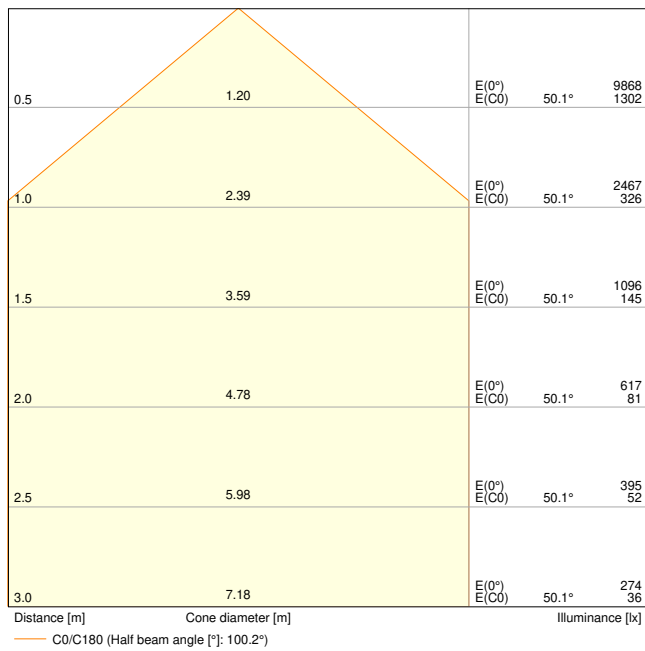

Product features

- High luminous efficacy: up to 145 lm/W
- Type of protection: IP66
- Pre-installed, flexible 1 m cable (H05RN-F), wrapped 3 x 1.0 mm² single wires
- Reflector-based, symmetric light distribution with 100° x 100° beam angle
- Mounting bracket with 30° angle and wide rotation area

Photometrical data

Luminous flux	6000 lm / 4000 lm
Luminous efficacy	145 lm/W
Color temperature	4000 K
Light color (designation)	Cool White
Color rendering index Ra	80
Standard deviation of color matching	5 sdc _m
Stroboscope effect metric (SVM)	≤0.9
Photobiological safety group acc. to EN62778	RG1
Photobiological safety group acc. to EN62471	RG1
Beam angle	100 ° x 100 °

FL 50 P 41W 6KLM 840 PS SY100 BK

FL 50 P 41W 6KLM 840 PS SY100 BK

Dimensions & Weight

Length	201.00 mm
Width	43.00 mm
Height	179.00 mm
Product weight	830.00 g
Cable length	1000 mm

FL 50 P SY100

Materials & Colors