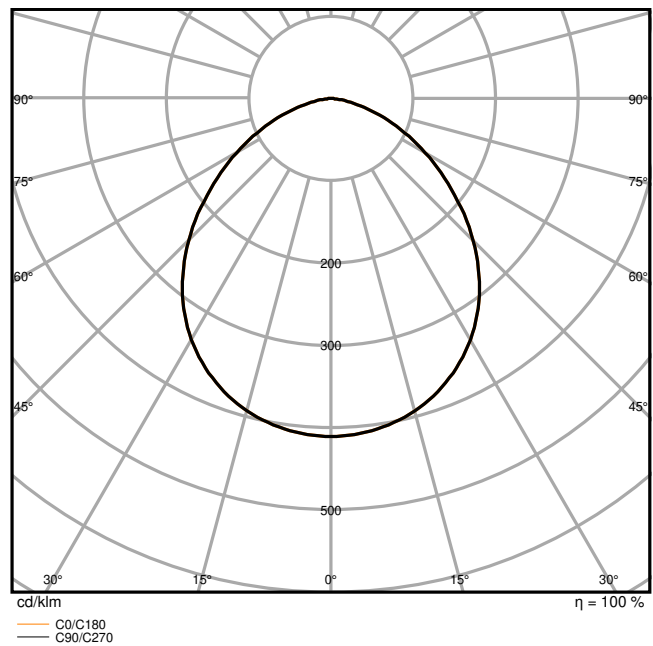

Product features

- High luminous efficacy: up to 145 lm/W
- Type of protection: IP66
- Pre-installed, flexible 1 m cable (H05RN-F), wrapped 3 x 1.0 mm² single wires
- Reflector-based, symmetric light distribution with 100° x 100° beam angle
- Mounting bracket with 30° angle and wide rotation area

Photometrical data

Luminous flux	6000 lm / 4000 lm
Luminous efficacy	145 lm/W
Color temperature	4000 K
Light color (designation)	Cool White
Color rendering index Ra	80
Standard deviation of color matching	5 sdc _m
Stroboscope effect metric (SVM)	≤0.9
Photobiological safety group acc. to EN62778	RG1
Photobiological safety group acc. to EN62471	RG1
Beam angle	100 ° x 100 °

FL 50 P 41W 6KLM 840 PS SY100 BK

FL 50 P 41W 6KLM 840 PS SY100 BK

Dimensions & Weight

Length	201.00 mm
Width	43.00 mm
Height	179.00 mm
Product weight	830.00 g
Cable length	1000 mm

FL 50 P SY100

Materials & Colors