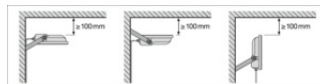

LOGISTICAL DATA

Product code	Packaging unit (Pieces/Unit)	Dimensions (length x width x height)	Gross weight	Volume
4099854305962	Folding box 1	69 mm x 206 mm x 180 mm	911.00 g	2.56 dm³
4099854305979	Shipping box 8	426 mm x 292 mm x 205 mm	7841.00 g	25.50 dm³

The mentioned product code describes the smallest quantity unit which can be ordered. One shipping unit can contain one or more single products. When placing an order, for the quantity please enter single or multiples of a shipping unit.

ADDITIONAL CATALOG INFORMATION

230 Vac					
A	B	C	Lighting	C10A	C15A
8W	50	45	3x3	2x MA	75
17W	70	58	3x5	2x MA	125
41W	108	78	3x8	2x MA	102
					64

FL 50 P 8W 6KLM 840 PS SY100 BK	6 W / 750 lm	8 W / 1100 lm
FL 50 P 17W 6KLM 840 PS SY100 BK	8 W / 850 lm	8 W / 1000 lm
FL 50 P 17W 6KLM 840 PS SY100 BK	8 W / 850 lm	8 W / 1000 lm
FL 50 P 17W 6KLM 840 PS SY100 BK	11 W / 1400 lm	17 W / 2200 lm
FL 50 P 17W 6KLM 840 PS SY100 BK	11 W / 1400 lm	17 W / 2200 lm
FL 50 P 17W 6KLM 840 PS SY100 BK	15 W / 1900 lm	17 W / 2200 lm
FL 50 P 41W 6KLM 840 PS SY100 BK	27 W / 3675 lm	41 W / 6000 lm
FL 50 P 41W 6KLM 840 PS SY100 BK	27 W / 3675 lm	41 W / 6000 lm

References / Links

- For Guarantee see www.ledvance.com/guarantee

DISCLAIMER

Subject to change without notice. Errors and omission excepted. Always make sure to use the most recent release.