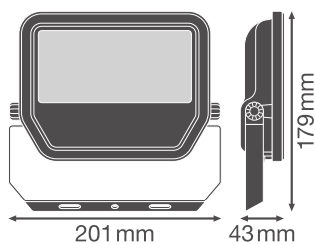

Product features

- High luminous efficacy: up to 145 lm/W
- Type of protection: IP66
- Pre-installed, flexible 1 m cable (H05RN-F), wrapped 3 x 1.0 mm² single wires
- Reflector-based, symmetric light distribution with 100° x 100° beam angle
- Mounting bracket with 30° angle and wide rotation area

Photometrical data

Luminous flux	6000 lm / 4000 lm
Luminous efficacy	145 lm/W
Color temperature	4000 K
Light color (designation)	Cool White
Color rendering index Ra	80
Standard deviation of color matching	5 sdc _m
Stroboscope effect metric (SVM)	≤0.9
Photobiological safety group acc. to EN62778	RG1
Photobiological safety group acc. to EN62471	RG1
Beam angle	100 ° x 100 °

FL 50 P 41W 6KLM 840 PS SY100 BK

FL 50 P 41W 6KLM 840 PS SY100 BK

Dimensions & Weight

Length	201.00 mm
Width	43.00 mm
Height	179.00 mm
Product weight	830.00 g
Cable length	1000 mm

FL 50 P SY100

Materials & Colors